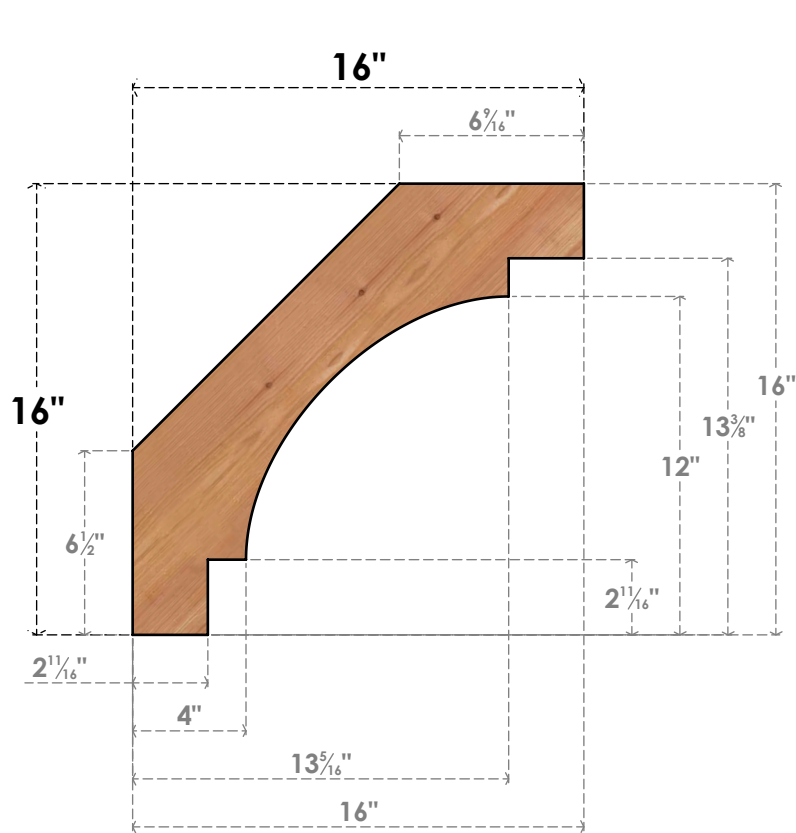

BRC04X16X16MRC00SWR

3 1/2"W X 16"D X 16"H MERCED SMOOTH BRACE, WESTERN RED CEDAR

SIDE

FRONT

EKENA MILLWORK
 2300 WEST MAIN ST.
 CLARKSVILLE, TX 75426
 TOLL FREE: 866-607-0453
 WWW.EKENAMILLWORK.COM

NOTES

1. INSTALLATION TO BE COMPLETED IN ACCORDANCE WITH MANUFACTURER'S SPECIFICATIONS.
2. DRAWING MAY NOT BE TO SCALE
3. THIS DRAWING IS INTENDED FOR DESIGN AND PLANNING PURPOSES ONLY.
4. ALL INFORMATION CONTAINED HEREIN WAS CURRENT AT THE TIME OF DEVELOPMENT BUT MUST BE REVIEWED AND APPROVED BY THE PRODUCT MANUFACTURER TO BE CONSIDERED ACCURATE.
5. PRODUCTS ARE NOT KILN DRIED. THIS ITEM IS UNIQUE AND WILL CONTAIN THE NATURAL VARIATIONS THAT THE WOOD SPECIES OFFERS. THIS MAY RESULT IN VARIATIONS UP TO 1/4"