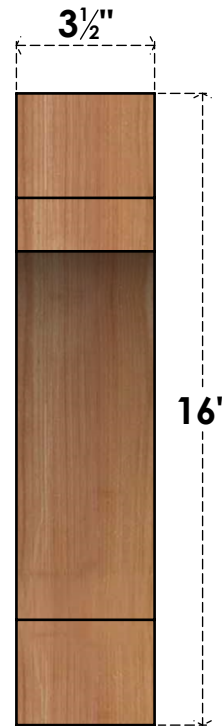

BRC04X16X16MRC00SWR

3 1/2"W X 16"D X 16"H MERCED SMOOTH BRACE, WESTERN RED CEDAR

SIDE

FRONT

EKENA MILLWORK
 2300 WEST MAIN ST.
 CLARKSVILLE, TX 75426
 TOLL FREE: 866-607-0453
 WWW.EKENAMILLWORK.COM

NOTES

1. INSTALLATION TO BE COMPLETED IN ACCORDANCE WITH MANUFACTURER'S SPECIFICATIONS.
2. DRAWING MAY NOT BE TO SCALE
3. THIS DRAWING IS INTENDED FOR DESIGN AND PLANNING PURPOSES ONLY.
4. ALL INFORMATION CONTAINED HEREIN WAS CURRENT AT THE TIME OF DEVELOPMENT BUT MUST BE REVIEWED AND APPROVED BY THE PRODUCT MANUFACTURER TO BE CONSIDERED ACCURATE.
5. PRODUCTS ARE NOT KILN DRIED. THIS ITEM IS UNIQUE AND WILL CONTAIN THE NATURAL VARIATIONS THAT THE WOOD SPECIES OFFERS. THIS MAY RESULT IN VARIATIONS UP TO 1/4"